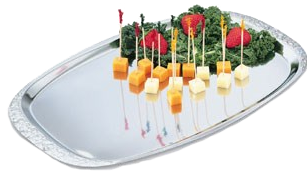

SERVING & DISPLAY TRAY
Vollrath
Model 47267

\$20.79 ea

Odyssey™ Serving Tray, victorian, rectangular, chrome plated, with decorative engraving on base of tray & victorian decorative rim, 21-3/4" x 15", imported (not dishwasher safe)

SERVING & DISPLAY TRAY
Vollrath
Model 47251

\$20.79 ea

Cater Tray, rectangular, stainless, 19" x 12-3/8", 1/2" deep, imported

DOUBLE WALL SERVING BOWL
Vollrath
Model 47688

\$56.95 ea

Serving Bowl, round, double wall insulated, 6.9 quart, heavy-gauge stainless steel satin finish interior & mirror finish exterior, will not sweat, requires no preheating or chilling, dishwasher safe, 11-13/16" x 6-1/2", NSF, imported